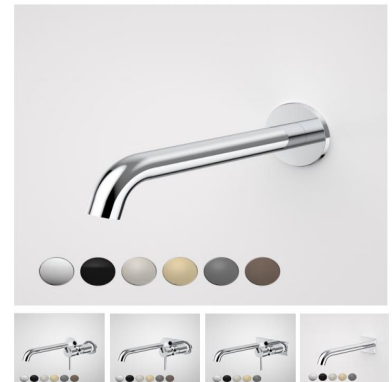

#### Model information

Brand (Brand id)	CAROMA
Model name	LIANO II (Liano II Basin/Bath Outlet 210mm 6S LF)
Model code (Model id)	96374C6AF
Product type	Tap equipment
Subtype	Outlet only