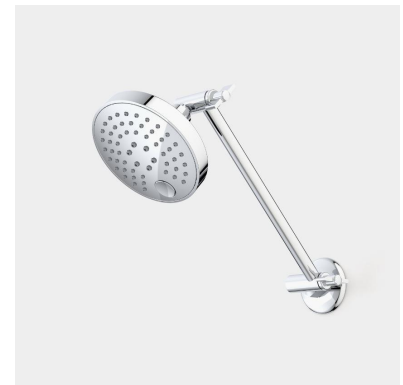

#### Model information

Brand (Brand id)                      CAROMA

Model name                              LUNA (Luna 3 Function Adjustable Wall Shower 3S)

Model code (Model id)              90304C3A

Product type                              Shower